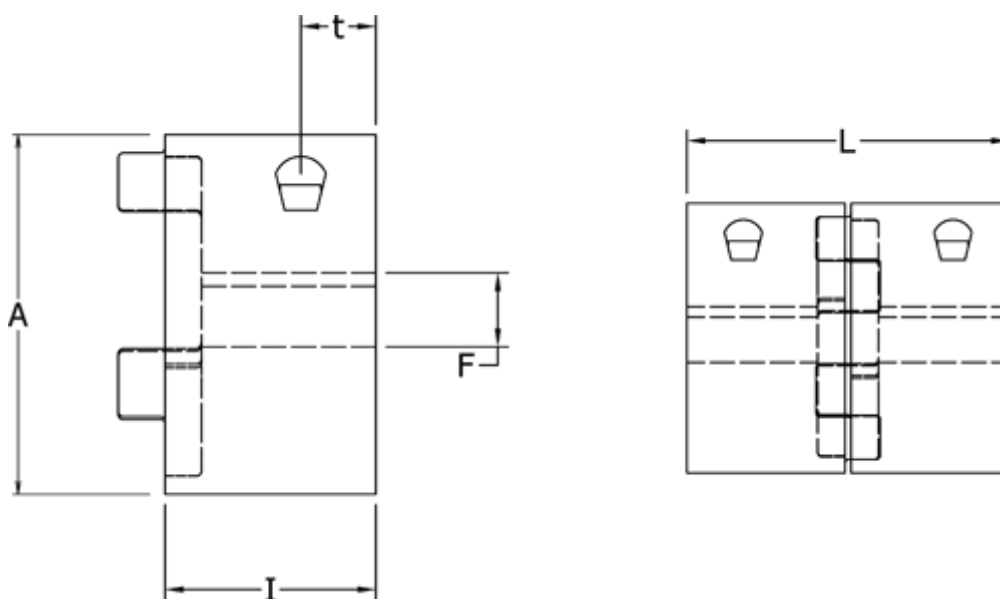

Article number: 3335028M038

Description: Clamping Hub Klonex ES 38/45
ALU Aluminium, Bore 38H7 mm

Measures

A = 65
F = 38
I = 35
L = 90
t = 13.5